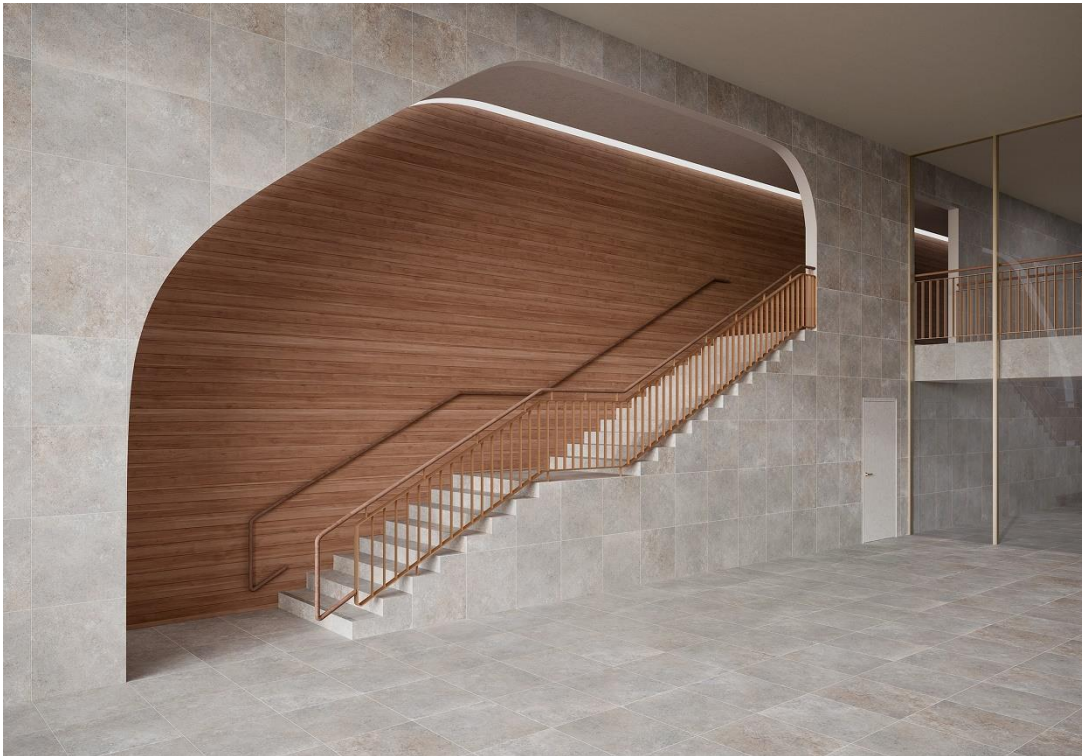

Copyright: www.agrob-buchtal.de

Stairs are a design gift for architects. With the Ascona stair tile in 135 cm width, the three-dimensional sculpture receives the necessary step safety.