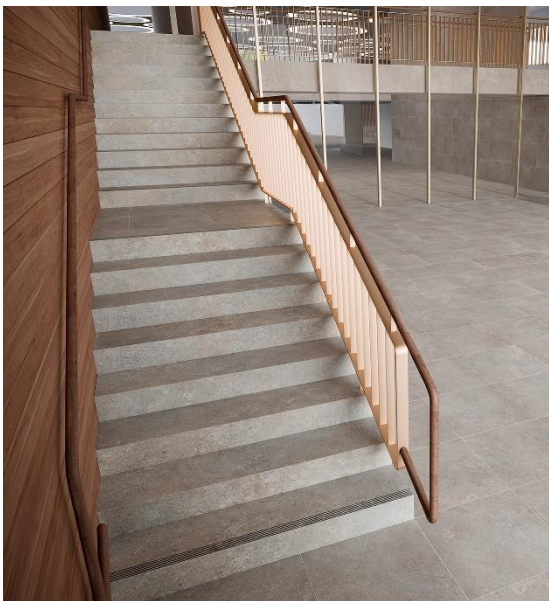

Copyright: www.agrob-buchtal.de

Design attention to detail: 135 centimetre stair tile